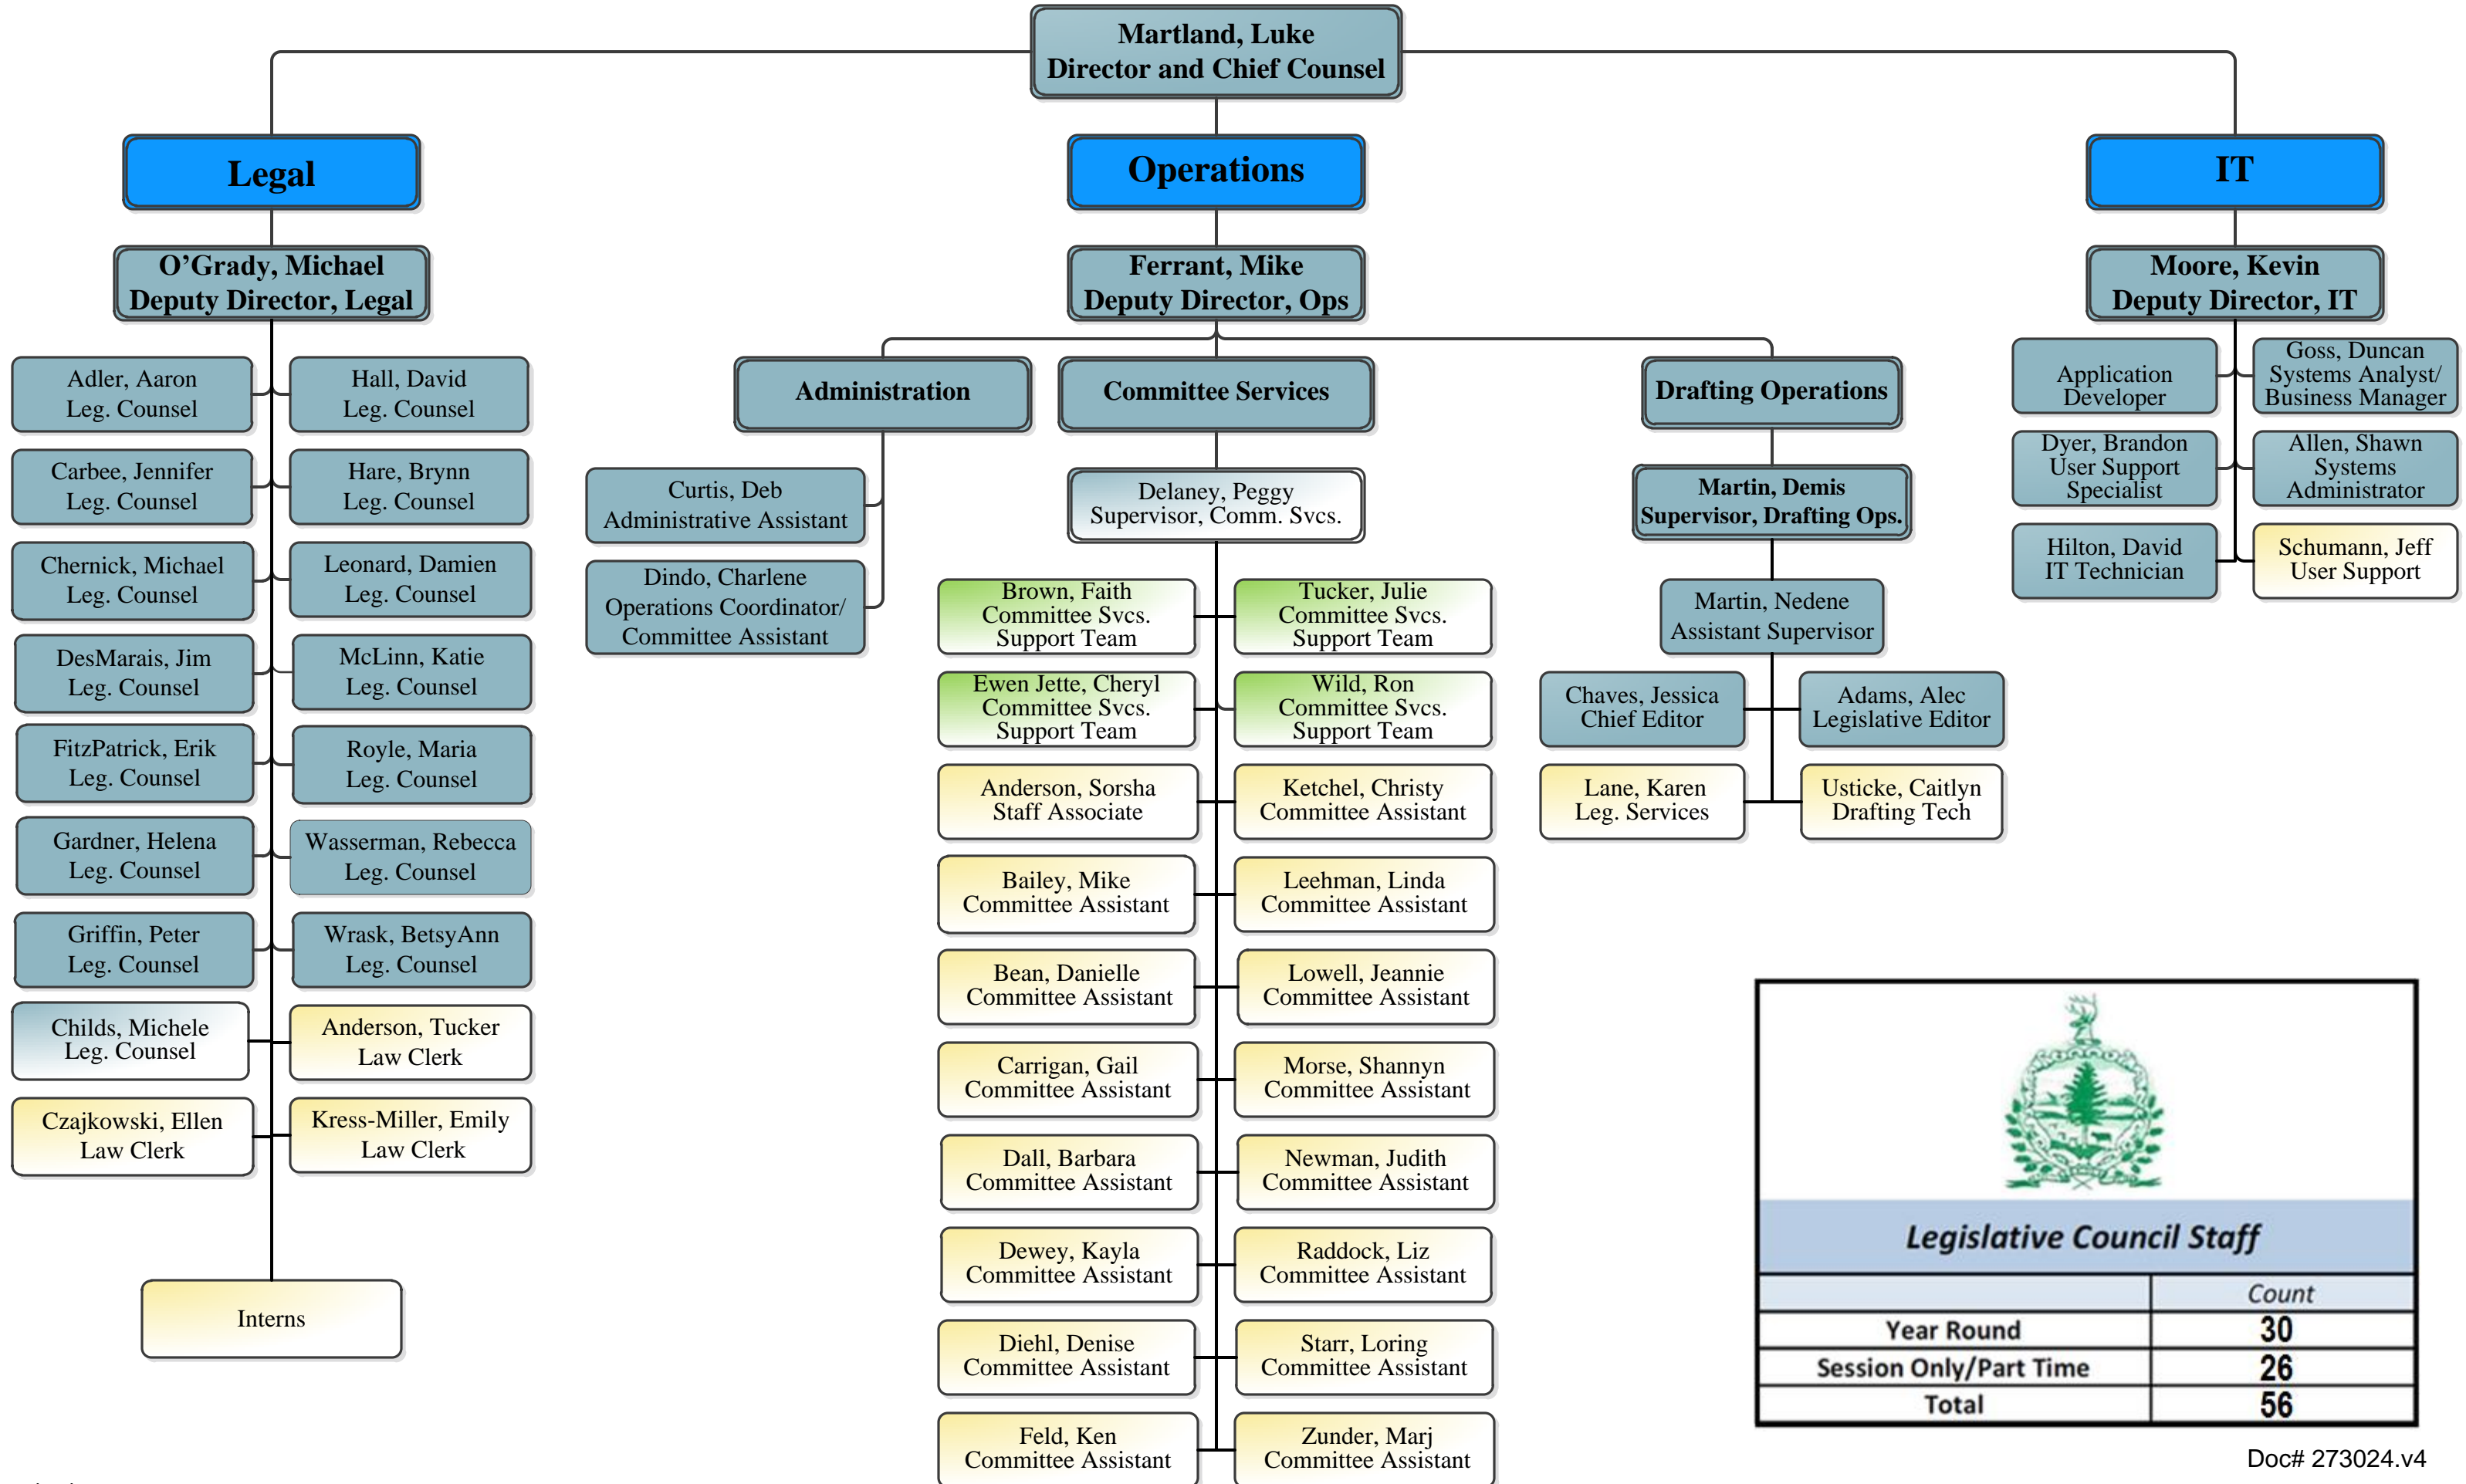

Office of Legislative Council

Legislative Council Staff	
	Count
Year Round	30
Session Only/Part Time	26
Total	56